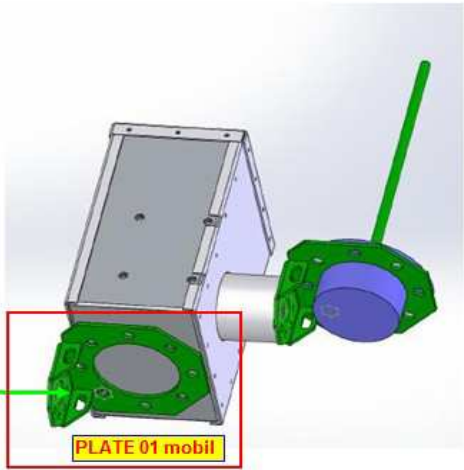

SPX MB-90 Mobile Tilt Antenna Rotator

Standard delivery and available options

SPX MB-90, Mobile Tilt rotor
Standard supplied included

Option

SPX MB-90 Mobile Tilt Antenna Rotator

Available options

Part No.	Description	Used for	Standard / Option / Select option
Plate 01 Mobile	Bottom pipe mount	Mount MB-90 @ pipe	Option