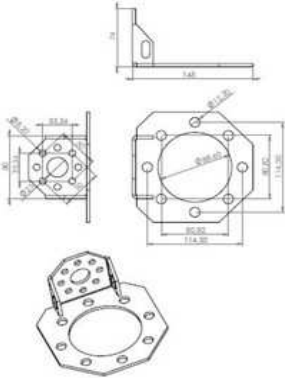

SPX MB-90 Mobile Tilt Antenna Rotator

Standard delivery and available options

SPX MB-90, Mobile Tilt rotor
Standard supplied included

Option

SPX MB-90 Mobile Tilt Antenna Rotator

Available options

Part No.	Description	Used for	Standard / Option / Select option
Plate 01 Mobile	Bottom pipe mount	Mount MB-90 @ pipe	Option