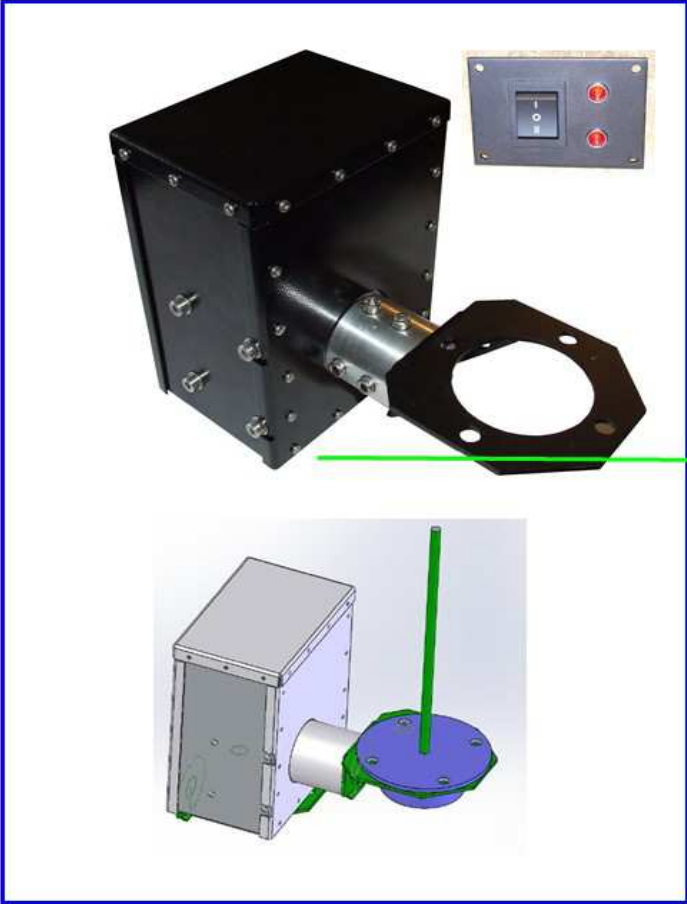

SPX MB-90 Mobile Tilt Antenna Rotator

Standard delivery and available options

SPX MB-90, Mobile Tilt rotor
Standard supplied included

Option

SPX MB-90 Mobile Tilt Antenna Rotator

Available options

Part No.	Description	Used for	Standard / Option / Select option
Plate 01 Mobile	Bottom pipe mount	Mount MB-90 @ pipe	Option